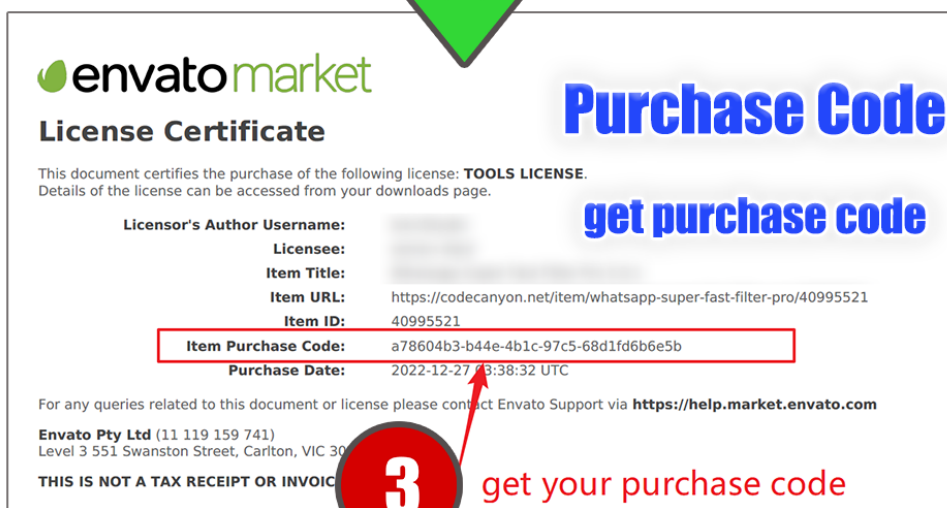

3. Run

1) How to get your purchase code?

How to get your purchase code?

2) How active software?

Activate the software with a **purchase code** from **codecanyon!**

License Certificate

This document certifies the purchase of the following license: **REGULAR LICENSE**.
Details of the license can be accessed from your downloads page.