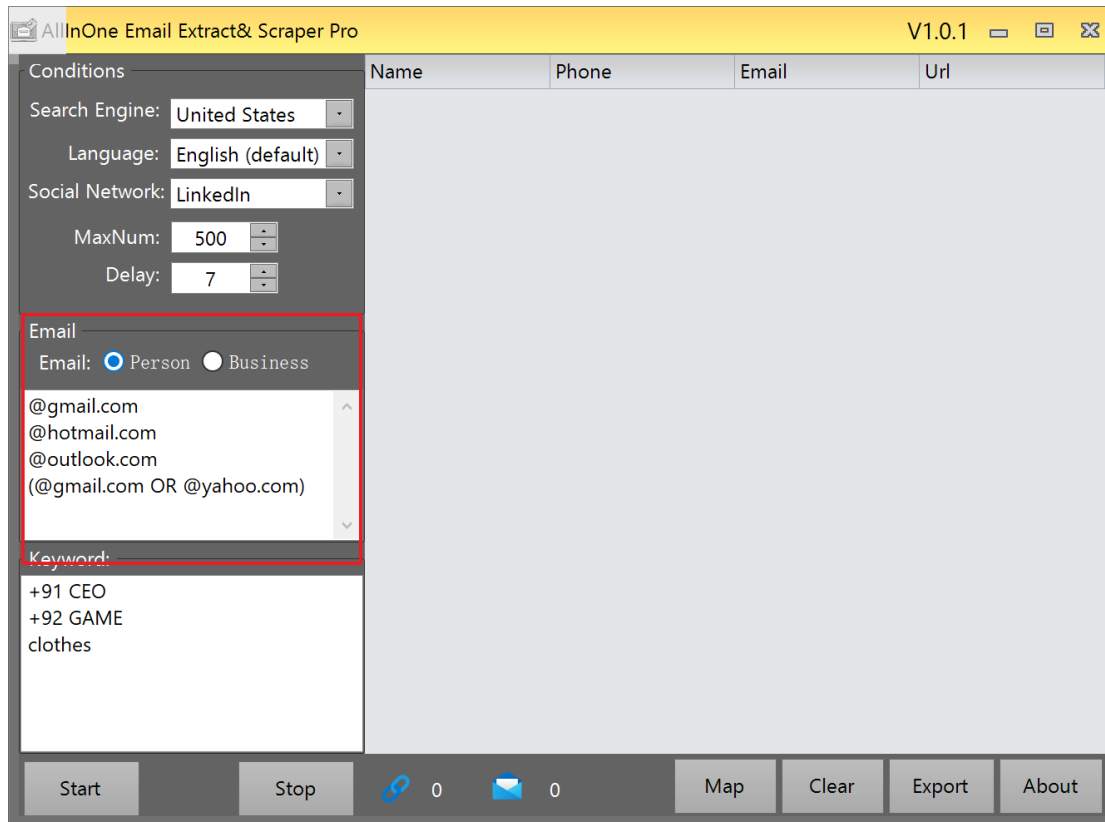

Email

Email: Pers

@gmail.com
@hotmail.com
@outlook.com
(@gmail.com OR @yahoo.com)

Keyword:

+91 CEO
+92 GAME
clothes

Name	Phone	Email	Url
------	-------	-------	-----

Start Stop 0 0 Map Clear Export About

6) Domain

You can also set up any more custom domain name

7) Extract Google map

Language: Select the language in which Google Maps search results are displayed

Maxnum: largest search results

Delay: seconds of search delay