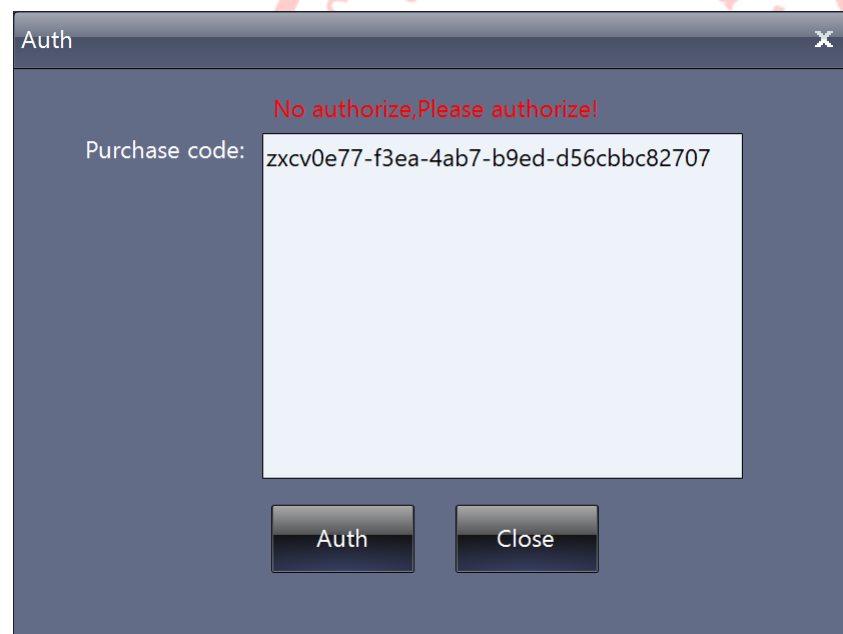

---

2) How active software?

Activate the software with a **purchase code** from **codecanyon!**

License Certificate

This document certifies the purchase of the following license: **REGULAR LICENSE**.
Details of the license can be accessed from your downloads page.

Licensor's Author Username: [blurred]
Licensee: [blurred]
Item Title: [blurred]
Item URL: [blurred]
Item ID: 33837496
Item Purchase Code: 1 [blurred] 9c8fa4da
Purchase Date: 2022-01-14 05:05:12 UTC

For any queries related to this document or license please contact Envato Support via <https://help.market.envato.com>

Envato Pty Ltd (ABN 11 119 159 741)
PO Box 16122, Collins Street West, VIC 8007, Australia

THIS IS NOT A TAX RECEIPT OR INVOICE

3) Search condition settings

You can set the search condition to filter the search results you want!

1) Google engine country

You can choose a country of Google search engine