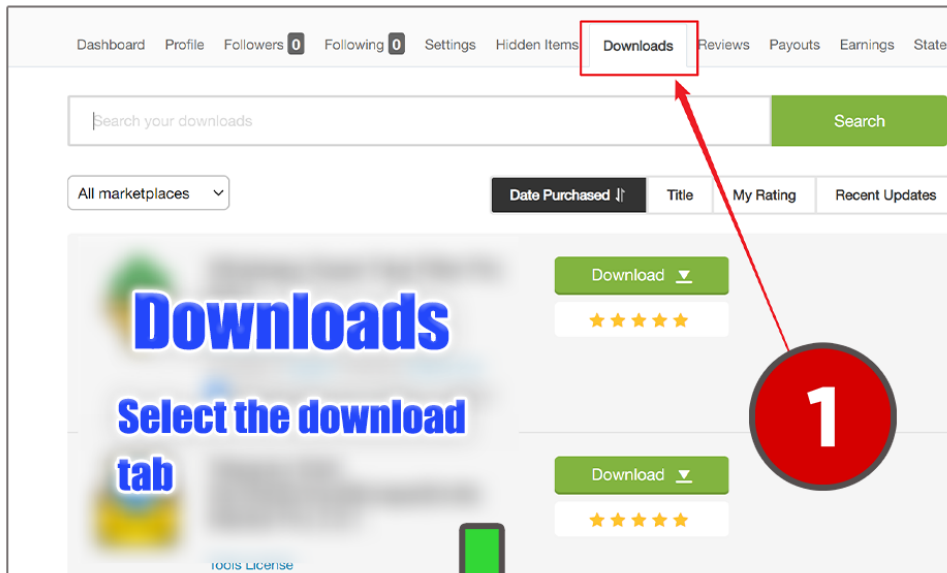

Support all countries – you can choose any country you specify

All languages supported – you can choose any specified display language

Easily extract google map data

2. Quick Start

Runtime environment

Chrome Version >=114

3. Run

1) How to get your purchase code?

How to get your purchase code?

2) How active software?

Activate the software with a **purchase code** from **codecanyon!**

License Certificate

This document certifies the purchase of the following license: **REGULAR LICENSE**.
Details of the license can be accessed from your downloads page.