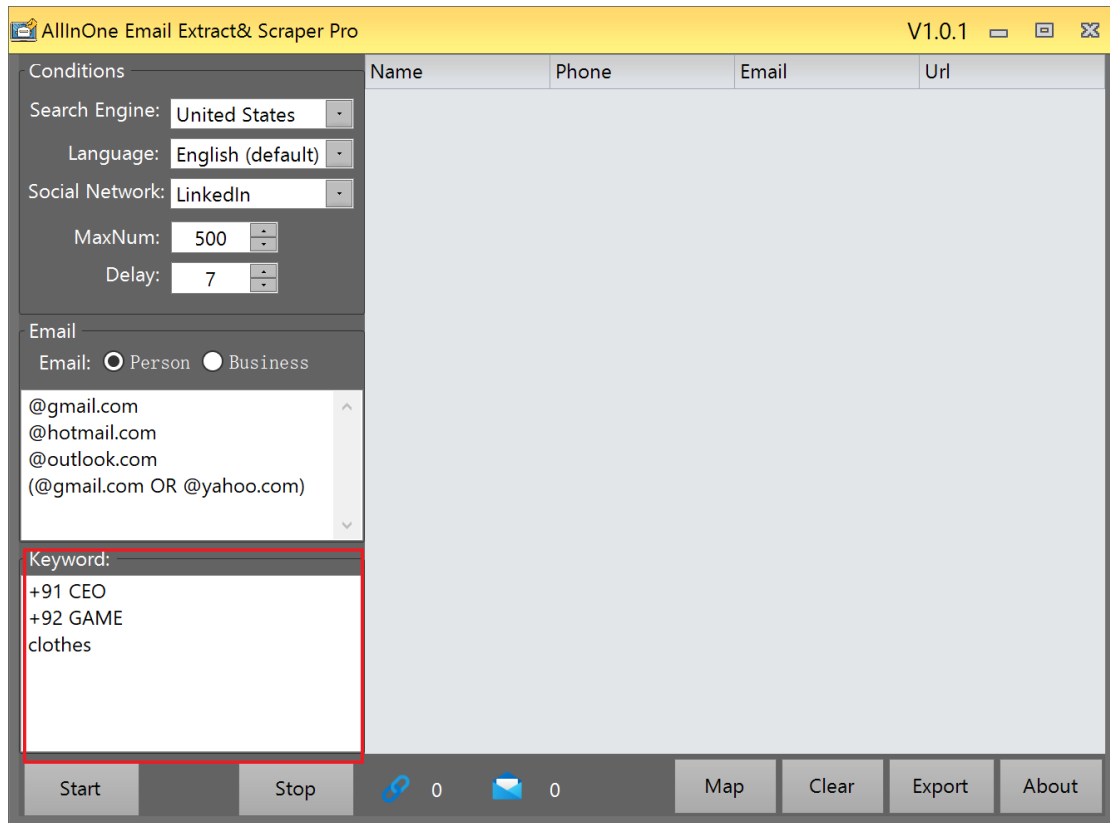

5) Search any site

Social Network: Chioce Any

Your Keyword+ site:soundclound.com for example: ceo site:soundcloud.com